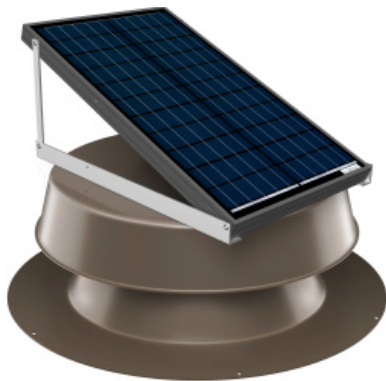

Roof, Curb and Gable Mount Solar Attic Fans

Adjustable Solar Panel

MODELS

SOLAR FANS

ROOF MOUNT SOLAR ATTIC FAN

- 32 and 48 watt models with adjustable solar panel
- Fully functional right out of box
- Powder coated black satin, bronze gloss or gray satin
- Fits all roof slopes and roof types
- Meets stringent requirements of the Florida Building Code
- Limited lifetime warranty and made in the USA
- Qualifies for a 30% Federal Tax Credit

MODEL			PRODUCT DESCRIPTION
Black	Bronze	Gray	
SAF32BL	SAF32BR	SAF32GR	32 Watt Roof Mount (output up to 1,560 cfms)
SAF48BL	SAF48BR	SAF48GR	48 Watt Roof Mount (output up to 1,881 cfms)

CURB MOUNT SOLAR ATTIC FAN

- 32 and 48 watt models with adjustable solar panel
- Fully functional right out of box
- Powder coated black satin, bronze gloss or gray satin
- Installs over pre-built curb or Natural Light SAF-ACWU curb
- Meets stringent requirements of the Florida Building Code
- Limited lifetime warranty and made in the USA
- Qualifies for a 30% Federal Tax Credit

- Features a compact, roof-hugging design
- 35 watt fan is fully functional right out of box
- Powder coated black satin, bronze gloss or gray satin
- Fits all roof slopes and roof types
- Fixed solar panel stands up to hurricane and tornadic winds
- Meets stringent requirements of the Florida Building Code
- Limited lifetime warranty and made in the USA
- Qualifies for a 30% Federal Tax Credit