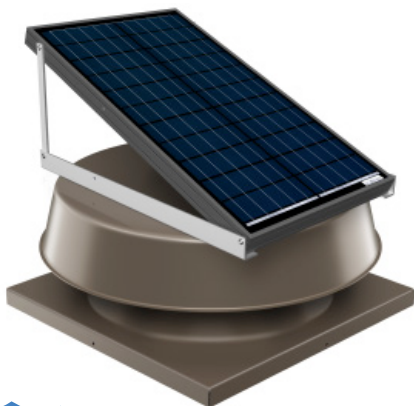

Roof, Curb and Gable Mount Solar Attic Fans

Adjustable Solar Panel

MODELS

SOLAR FANS

ROOF MOUNT SOLAR ATTIC FAN

- 32 and 48 watt models with adjustable solar panel
- Fully functional right out of box
- Powder coated black satin, bronze gloss or gray satin
- Fits all roof slopes and roof types
- Meets stringent requirements of the Florida Building Code
- Limited lifetime warranty and made in the USA
- Qualifies for a 30% Federal Tax Credit

MODEL			PRODUCT DESCRIPTION
Black	Bronze	Gray	
SAF32BL	SAF32BR	SAF32GR	32 Watt Roof Mount (output up to 1,560 cfms)
SAF48BL	SAF48BR	SAF48GR	48 Watt Roof Mount (output up to 1,881 cfms)

CURB MOUNT SOLAR ATTIC FAN

- 32 and 48 watt models with adjustable solar panel
- Fully functional right out of box
- Powder coated black satin, bronze gloss or gray satin
- Installs over pre-built curb or Natural Light SAF-ACWU curb
- Meets stringent requirements of the Florida Building Code
- Limited lifetime warranty and made in the USA
- Qualifies for a 30% Federal Tax Credit

- Features a compact, roof-hugging design
- 35 watt fan is fully functional right out of box
- Powder coated black satin, bronze gloss or gray satin
- Fits all roof slopes and roof types
- Fixed solar panel stands up to hurricane and tornadic winds
- Meets stringent requirements of the Florida Building Code
- Limited lifetime warranty and made in the USA
- Qualifies for a 30% Federal Tax Credit