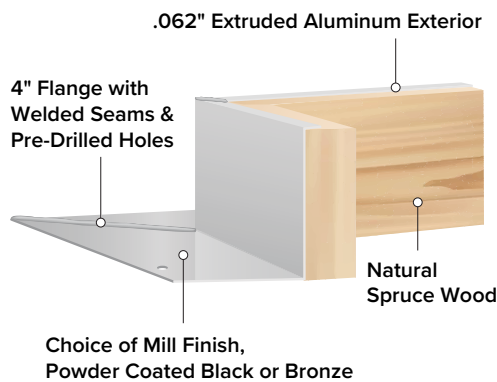

FITS THESE NATURAL LIGHT MODELS:

- SAF32CM
- SAF48CM
- SAF65CM
- SAF35LPCM

WARRANTY:

- 10-Year limited warranty against defects in workmanship and materials

Roof Pitch

20.75" x 20.75"

CURB SIZE

ROUGH OPENING Diameter	OUTSIDE FLANGE Width x Length	OUTSIDE CURB Width x Length
14" for 16" on Center	28.75" x 28.75"	20.75" x 20.75"
19" for 21" on Center		

SAF-ACWU WITH 4" CURB

MODEL NUMBER	WEIGHT
SAF - ACWU4	22 lbs

SAF-ACWU WITH 6" CURB

MODEL NUMBER	WEIGHT
SAF - ACWU6	25 lbs