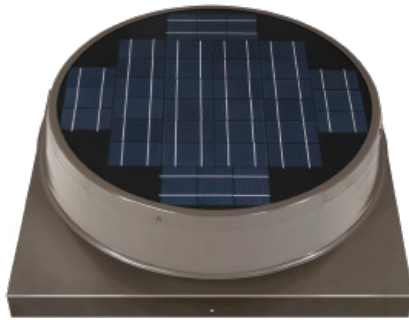

MODEL	PRODUCT DESCRIPTION
SAF32G	32 Watt Gable Mount (output up to 1,560 cfms)
SAF48G	48 Watt Gable Mount (output up to 1,881 cfms)
SAF65G	65 Watt Gable Mount (output up to 2,105 cfms)

ULTRA LOW PROFILE ROOF MOUNT

- Features a compact, roof-hugging design
- 35 watt fan is fully functional right out of box
- Powder coated black satin, bronze gloss or gray satin
- Fits all roof slopes and roof types
- Fixed solar panel stands up to hurricane and tornadic winds
- Meets stringent requirements of the Florida Building Code
- Limited lifetime warranty and made in the USA
- Qualifies for a 30% Federal Tax Credit

MODEL			PRODUCT DESCRIPTION
Black	Bronze	Gray	
SAF35BLLP	SAF35BRLP	SAF35GRLP	35W Low-Pro Roof (output up to 1,597 cfms)

ULTRA LOW PROFILE CURB MOUNT

- Features a compact, roof-hugging design
- 35 watt fan is fully functional right out of box
- Powder coated black satin, bronze gloss or gray satin
- Installs over pre-built curb or Natural Light SAF-ACWU curb
- Fixed solar panel stands up to hurricane and tornadic winds
- Meets stringent requirements of the Florida Building Code
- Limited lifetime warranty and made in the USA
- Qualifies for a 30% Federal Tax Credit

MODEL			PRODUCT DESCRIPTION
Black	Bronze	Gray	
SAF35BLLPCM	SAF35BRLPCM	SAF35GRLPCM	35W Low-Pro Curb (output up to 1,597 cfms)

TILE PROFILE ROOF MOUNT

- Features a compact design
- 35 watt fan is fully functional right out of box
- Powder coated black satin, bronze gloss or gray satin
- Housing sits 3" higher than the Low Profile model to accommodate thicker tile or slate roofing
- Perfect solution for the popular S-style tile roofs
- Fixed solar panel stands up to hurricane and tornadic winds
- Meets stringent requirements of the Florida Building Code
- Limited lifetime warranty and made in the USA
- Qualifies for a 30% Federal Tax Credit